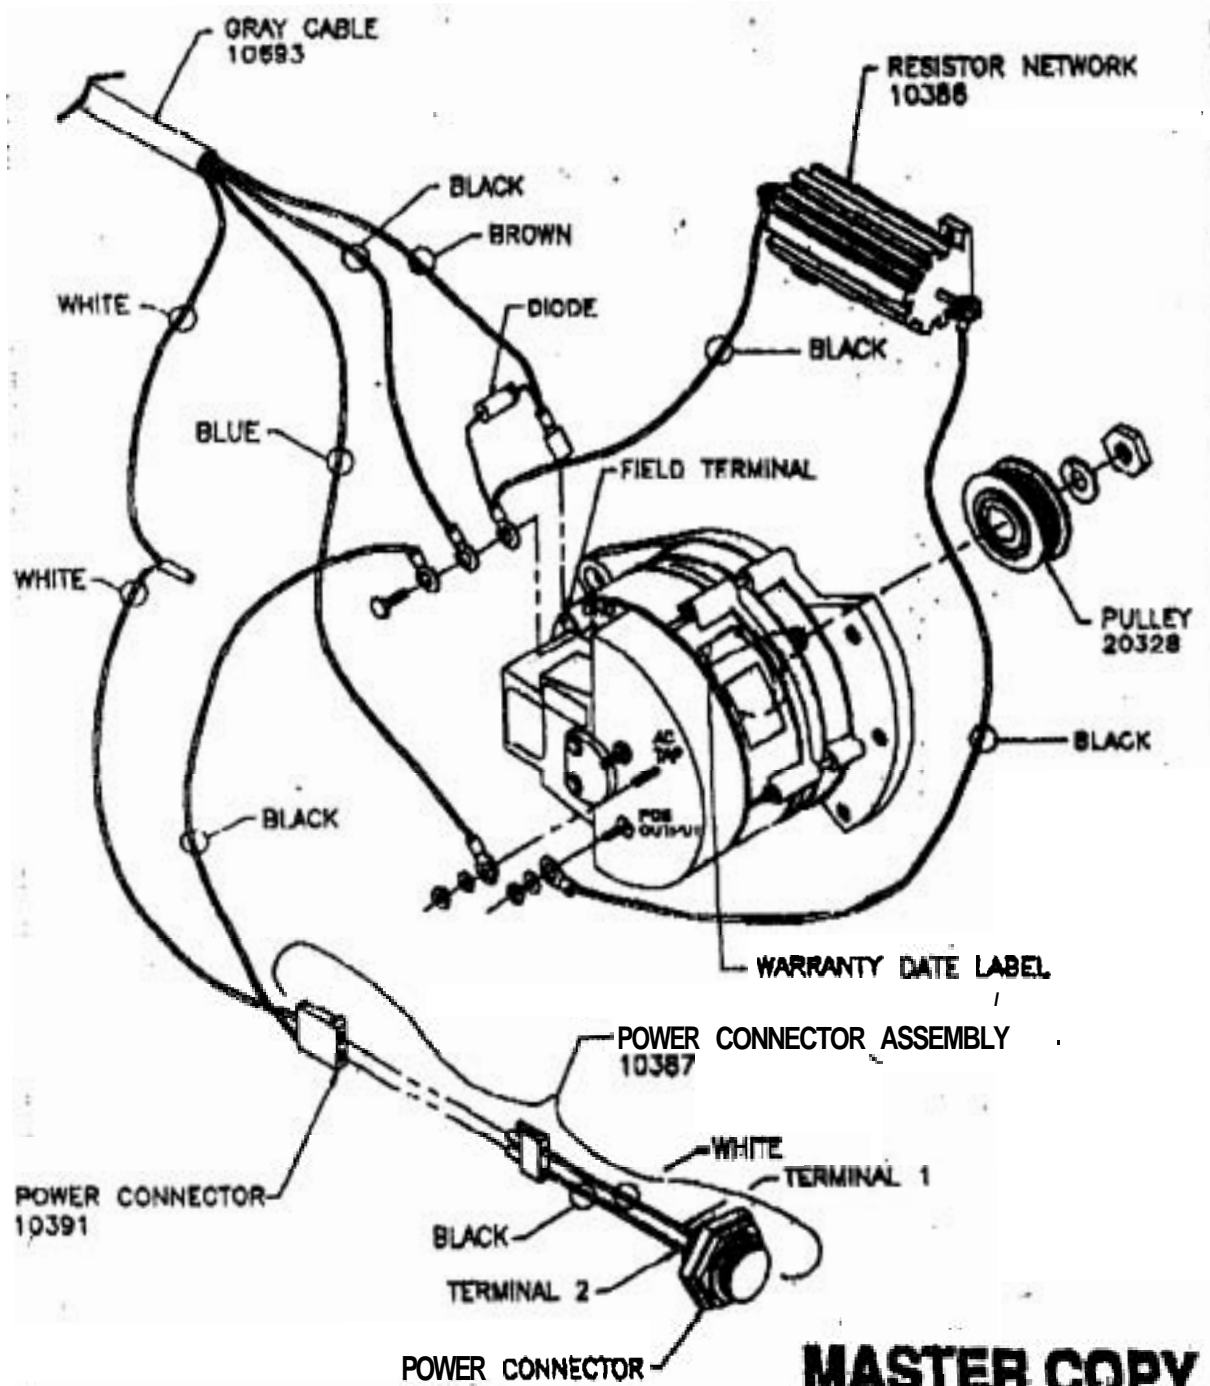

NOTES:

1. UNITS BUILT PRIOR TO 3/21/80.

MASTER COPY

2 500

— P.B.C. —

(SV.) MOTOROLA/PRESTOLITE ALTERNATOR 10337

90090